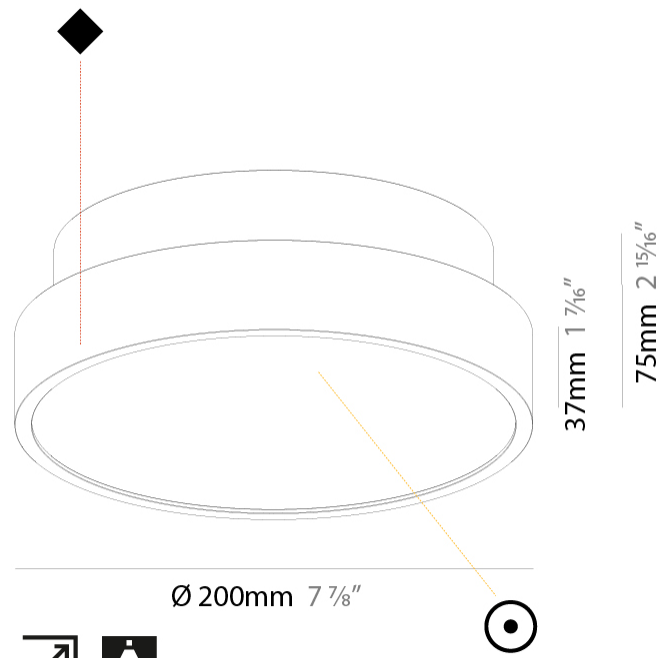

GENERAL

Series: Sign Diva
Subseries: Sign Diva
Partner: Prolicht
Division: Architectural
Installation: Surface
Product Type: Ceiling Surface
Mounting Location: Ceiling
Light Distribution: Direct

PHYSICAL

Shape: Round
Diameter (mm): 200
Diameter (in): 7 7/8
Height (mm): 75
Height (in): 2 15/16
Weight (kg): 1.122
Weight (lbs): 2.474
Diffuser: PMMA - Opal/Micro-Prism/Sparkling Secret/Vintage Industrial with Shine Ring
Fixture Finish: SSR / BKV / CWI / CRY / HAB / UFT / ITA / RUA / FTG / MYG / LOD / PUS / FRO / FUP / KIA / POP / BLS / SPG / MEY / GOH / CHC / COM / ABZ / JAG / OBR / MOS / ROR
Fixture Material: PMMA / Extruded Aluminum / Steel

ELECTRICAL

Lamp Type: LED (Zhaga Standard)
Input Wattage (W): 12.1
Total Output Wattage (W): 11
Dimming: Tri-Mode (Non-Dimming and Phase Dimming (120Vac only) and 0-10V Dimming)
Driver Included: Yes
Driver Location: Integrated
Driver Type: Constant Current - Universal
Driver Class: Class 2
Input Voltage (V): 120 - 277
Constant Current (MA): 350

LED

Color Temperature (°K): 3000 / 3500 / 4000
Max. Delivered Lumen (lm): 1040 / 1058 / 1080
CRI: >90 CRI
Lamp Life (hrs): 50000

OPTICAL

RATINGS AND CERTIFICATIONS

Certified By: Certified for North American Standards
IP rating: IP20