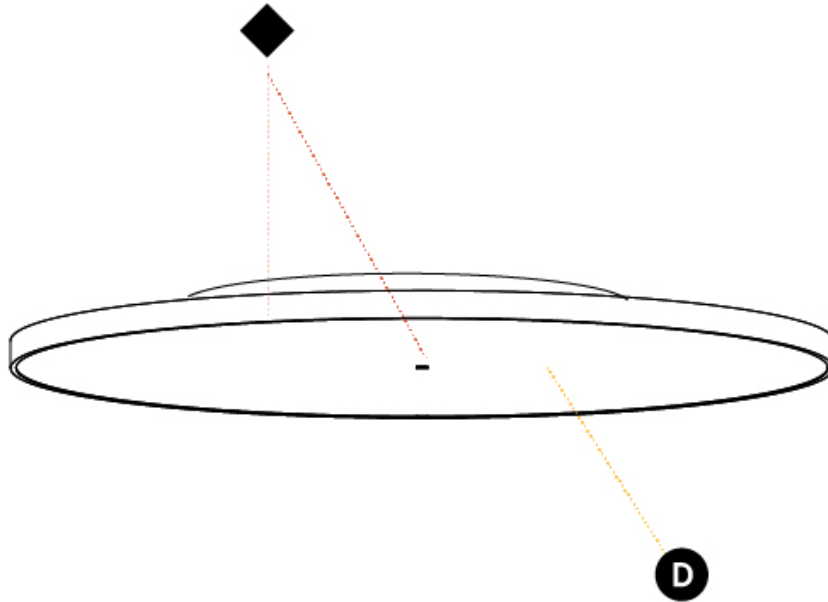

SIGN DIVA SURFACE

A3D094-

PROJECT

TYPE

SPECIFIER

QUANTITY

DATE

SIGN DIVA