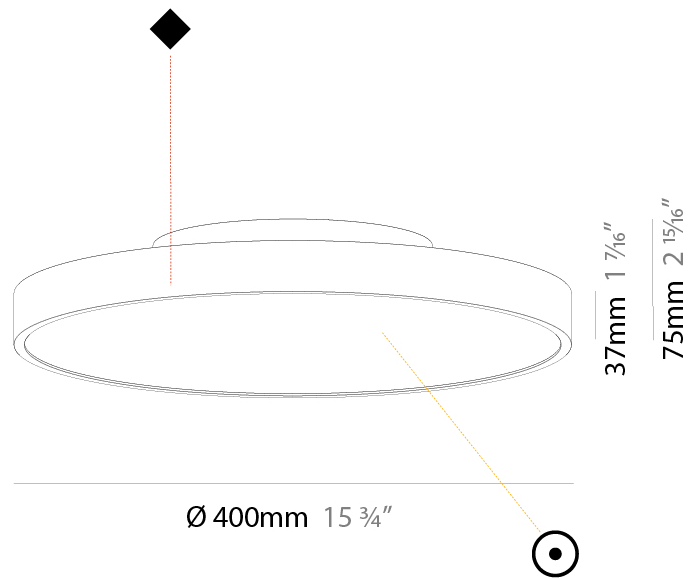

GENERAL

Series: Sign Diva
Subseries: Sign Diva
Partner: Prolicht
Division: Architectural
Installation: Surface
Product Type: Ceiling Surface
Mounting Location: Ceiling
Light Distribution: Direct

PHYSICAL

Shape: Round
Diameter (mm): 400
Diameter (in): 15 3/4
Height (mm): 75
Height (in): 2 15/16
Weight (kg): 2.306
Weight (lbs): 5.084
Diffuser: PMMA - Opal/Micro-Prism/Sparkling Secret/Vintage Industrial with Shine Ring
Fixture Finish: SSR / BKV / CWI / CRY / HAB / UFT / ITA / RUA / FTG / MYG / LOD / PUS / FRO / FUP / KIA / POP / BLS / SPG / MEY / GOH / CHC / COM / ABZ / JAG / OBR / MOS / ROR
Fixture Material: PMMA / Extruded Aluminum / Steel

ELECTRICAL

Lamp Type: LED (Zhaga Standard)
Input Wattage (W): 19.8
Total Output Wattage (W): 16
Dimming: Tri-Mode (Non-Dimming and Phase Dimming (120Vac only) and 0-10V Dimming)
Driver Included: Yes
Driver Location: Integrated
Driver Type: Constant Current - Universal
Driver Class: Class 2
Input Voltage (V): 120 - 277
Constant Current (MA): 500

LED

Color Temperature (°K): 3000 / 3500 / 4000
Max. Delivered Lumen (lm): 2260 / 2293 / 2340
CRI: >90 CRI
Lamp Life (hrs): 50000

OPTICAL

RATINGS AND CERTIFICATIONS

Certified By: Certified for North American Standards
IP rating: IP20