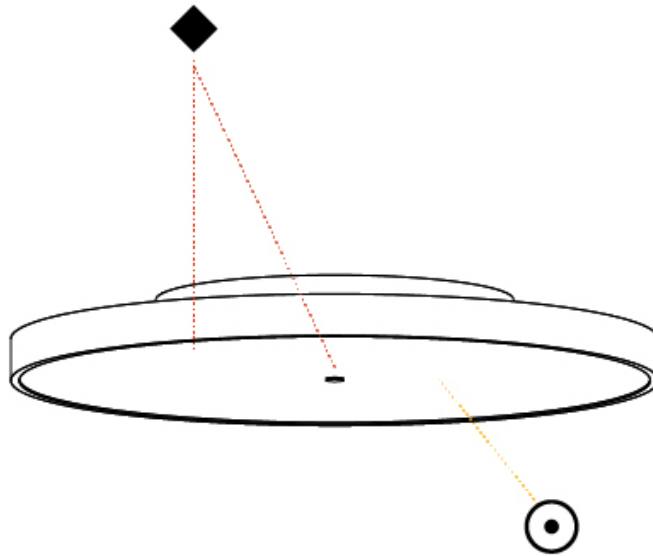

SIGN DIVA SURFACE

A3D092-

PROJECT _____

TYPE _____

SPECIFIER _____

QUANTITY _____

DATE _____